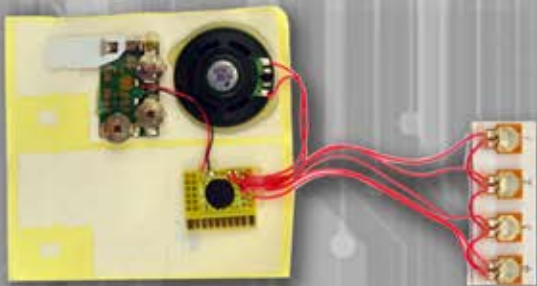

Box Module

Message Length: 10-20 seconds
Trigger: Light Activated
Dimensions: 1 5/8" dia. x 1"

Box Module

Message Length: 10-20 seconds
Trigger: Light Activated
Dimensions: 3 1/8" x 1 3/16" x 1/2"

NEW FOR 2015 Multiple Message Audio Units