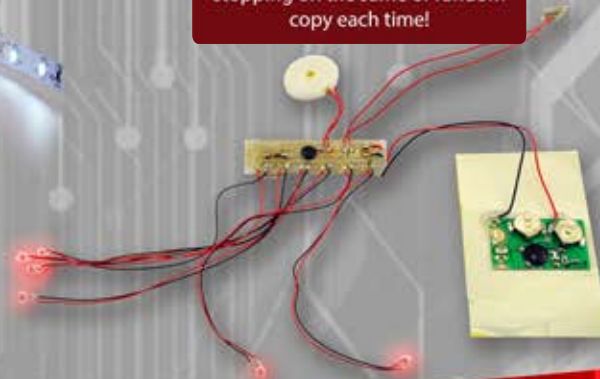

Back Lit LEDs

Elegant use of backlighting any section of the display with print on mylar!

Ribbon Lighting

Flexible LED strips illuminate entire fixture!
Energy efficient, easy to assemble, cut to size.

Random 6, with Sound

6 LEDs scroll like a roulette wheel, with audio...
stopping on the same or random copy each time!

Lighted Button

Self contained Giant Lighted Button, pops right into the Display!
Easy Button!

CleggPOP

19032 South Vermont Avenue
Los Angeles, California 90248
www.cleggpop.com