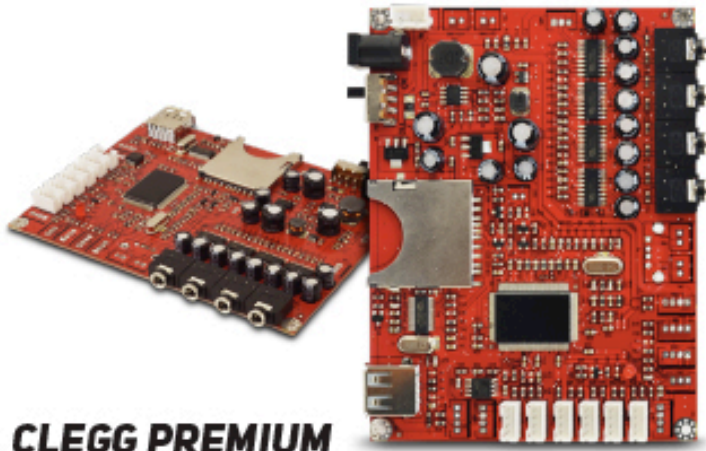

MP3 PLAYERS

HIGH FIDELITY AUDIO FOR SEMI AND PERMANENT DISPLAYS AND FIXTURES!

CLEGG PREMIUM 4 CHANNEL BOARD

- 4 independent channels
- Customizable functionality
- Interchangeable content

CLEGG ECONOMY MP3 PLAYER

- Single channel with 3 outputs
- Customizable button layout
- Interchangeable content

HEADPHONES

SPEAKERS

DOCKING STATIONS

LISTENING STATIONS

CALL US TODAY!

John Clegg • 216-235-3060 • johnc@cleggpap.com

www.cleggpap.com
19032 South Vermont Avenue
Los Angeles, California 90248