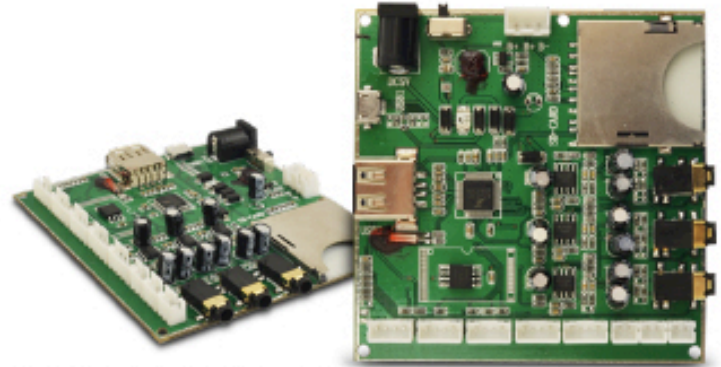

MP3 PLAYERS

HIGH FIDELITY AUDIO FOR SEMI AND PERMANENT DISPLAYS AND FIXTURES!

CLEGG PREMIUM 4 CHANNEL BOARD

- 4 independent channels
- Customizable functionality
- Interchangeable content

CLEGG ECONOMY MP3 PLAYER

- Single channel with 3 outputs
- Customizable button layout
- Interchangeable content

HEADPHONES

SPEAKERS

DOCKING STATIONS

LISTENING STATIONS

CALL US TODAY!

John Clegg • 216-235-3060 • johnc@cleggpap.com

www.cleggpap.com
19032 South Vermont Avenue
Los Angeles, California 90248