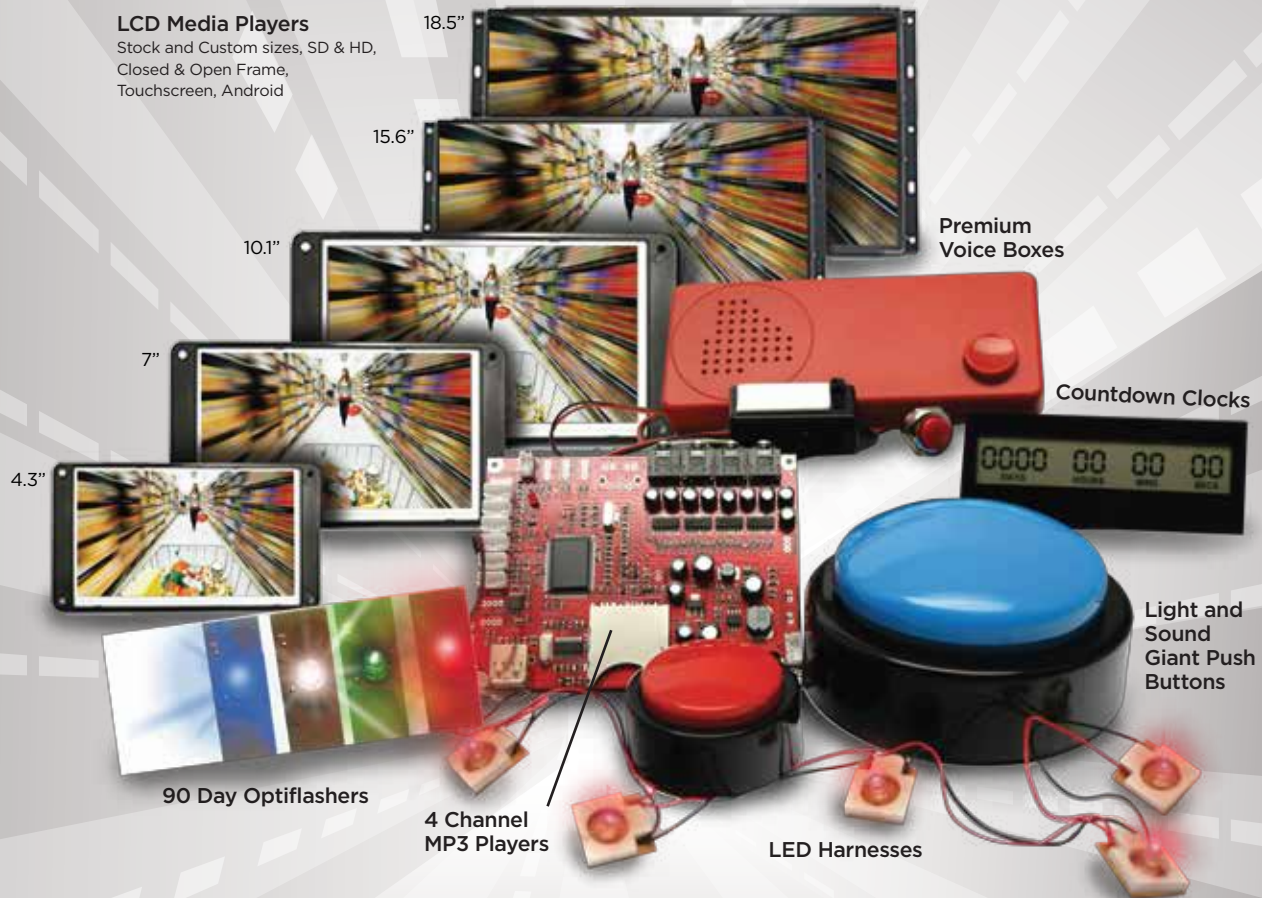

CLEGG POP

The Leader in Retail Display Technologies
Since 1987

Stock Inventory and Custom Designed Solutions for Your POP Displays and Packaging

WHY CLEGG POP?

- Largest selection of tech products in stock...ready for immediate shipping!
- In-House Engineering excellence for all your custom projects!
- Superior Customer Service & Expertise in Manufacturing and Logistics!
- 28 years of designing, inventing and manufacturing TECH SOLUTIONS for the POP Industry!

Call Us
Today!

216-235-3060
info@cleggpop.com

www.cleggpop.com
19032 S. Vermont Avenue
Los Angeles, CA 90248